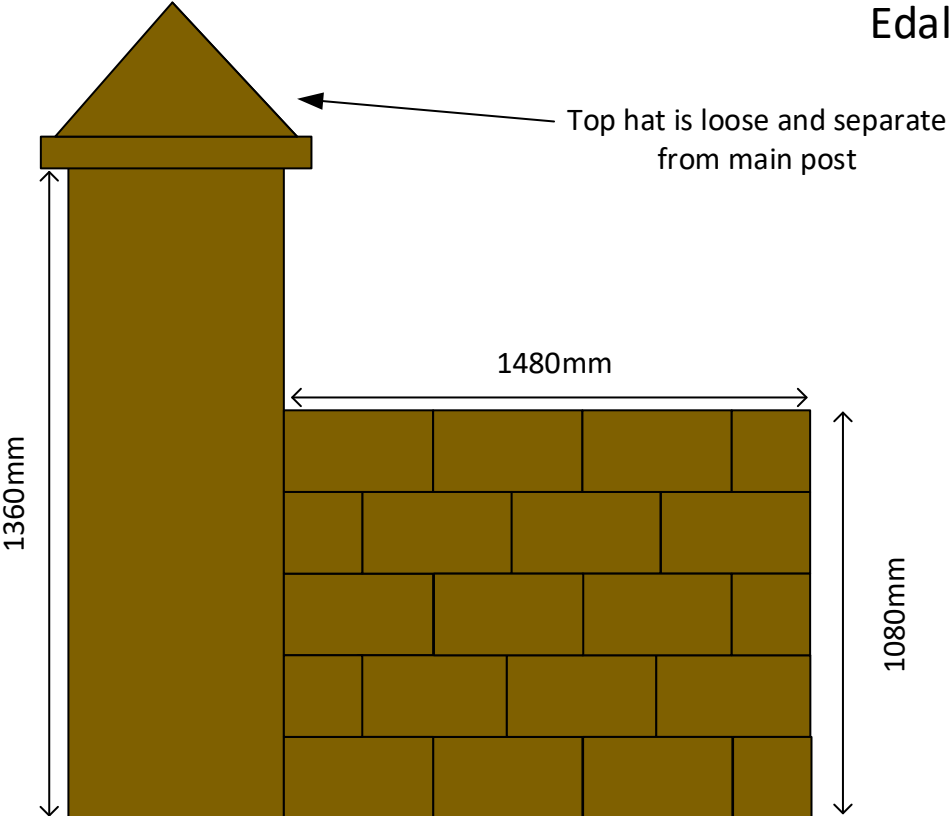

# Edale Mill Cottages – Gate Post Location - 2

Illustrations are for dimensional purposes only. The dry stone wall will be reconstructed from photographs taken of the post and wall, any major masonry will be put back in its original position